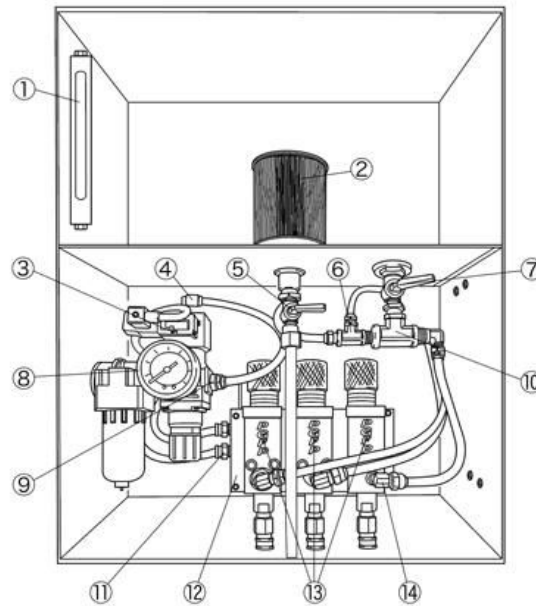

Jet-Pack modules are all stainless steel with our standard 2.5 gallon tanks. The Jet-Pack system utilizes a reusable filter, air regulators and stainless steel pumps with quick disconnect to each nozzle. Jet-Pack systems can also be supplied with 5 or 21 gallon reservoirs. Volume output is from 0 to 1 cc of fluid. Jet-Pack pumps are mounted on manifolds for ease of pump change-over.

## INDIVIDUAL PART NUMBERS:

- |                                        |                                         |
|----------------------------------------|-----------------------------------------|
| 1) 525: Sight Glass with Fittings      | 8) 1501: Air Regulator Assembly         |
| 2) 620: Stainless Steel Filter         | 9) 813-P: 1/4" Tube x 1/4 NPT Push In   |
| 3) 1400-JP: JP Solenoid                | 10) 505-E: 1/4 NPT Tee                  |
| 4) 834-P: 1/8"NPT x 1/4" Push-In Elbow | 11) 820-P: 1/4" Tube x 1/8" NPT Push In |
| 5) 505-A: Brass Stopcock               | 12) 7122-3: 3 Pump Manifold             |
| 6) 860: 1/4"x1/4" Run Tee              | 13) 7100: 7100 Stainless Steel Pump     |
| 7) 505-A: Brass Shut Off               | 14) 834: Male Elbow                     |