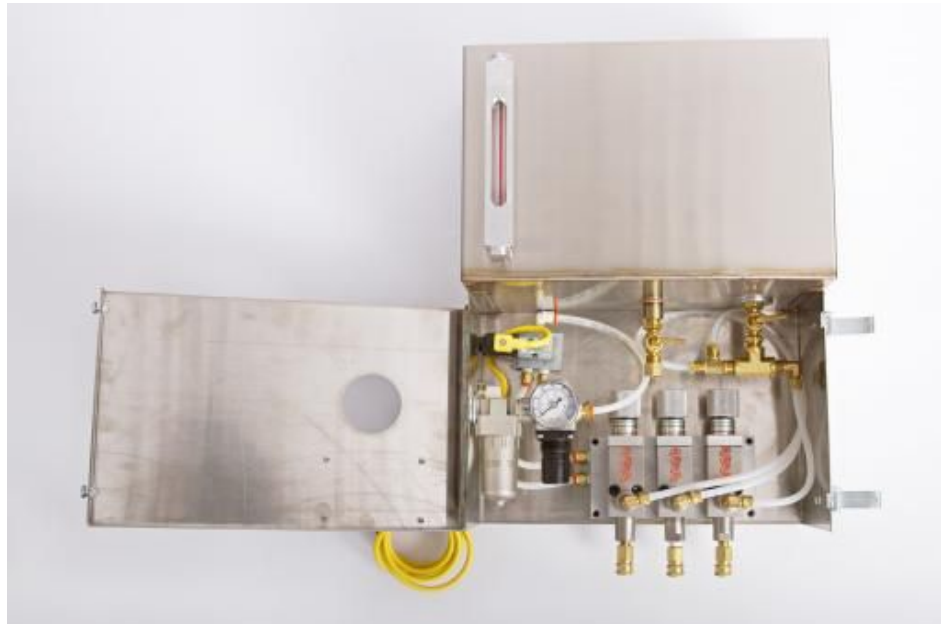

# JET-SET® JP-3E

**2 GALLON 3 PUMP 1 SOLENOID - ELECTRICALLY ACTIVATED**

The JET-SET® Jet-Pack module provides you with a complete automatic airless spray system. These systems come with up to four 7100-pumps and can be activated together or individually. For individual use, the 7100-pumps can come on its own manifold with its own electrically activated solenoid giving you the option of when and where to fire each pump. The JP-3E comes with standard 110v unless specified otherwise.

All the Jet-Pack systems come complete with our 7100-pump that offers high life cycles with very low maintenance. Utilizing stainless steel components and Viton seals, our 7100 pump will provide millions of trouble free cycles.

Jet-Pack modules are all stainless steel with our standard 2.5 gallon tanks. The Jet-Pack system utilizes a reusable filter, air regulators and stainless steel pumps with quick disconnect to each nozzle. Jet-Pack systems can also be supplied with 5 or 21 gallon reservoirs. Volume output is from 0 to 1 cc of fluid. Jet-Pack pumps are mounted on manifolds for ease of pump change-over.

# JET-SET® JP-3E

2 GALLON 3 PUMP 1 SOLENOID - ELECTRICALLY ACTIVATED