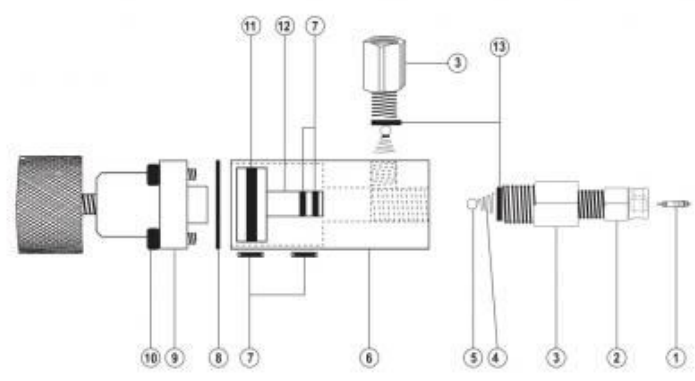

### New Style Pump

- |     |        |                                  |
|-----|--------|----------------------------------|
| 1.  | 802V   | VALVE CORE                       |
| 2.  | 802    | MIDGET SOCKET                    |
| 3.  | 7104   | SEAT AND SPRING HOLDER(2)        |
| 4.  | 9103   | STAINLESS STEEL SPRING (2)       |
| 5.  | 9102   | STAINLESS STEEL BALL (2)         |
| 6.  | 7101   | STAINLESS STEEL PUMP BODY GASKET |
| 7.  | 7108   | VITON O-RINGS (4)                |
| 8.  | 7113   | GASKET                           |
| 9.  | 7114 A | END CAP ASSEMBLY                 |
| 10. | 7121   | MOUNTING SCREW (4)               |
| 11. | 7112   | VITON O-RING                     |
| 12. | 7111   | STAINLESS STEEL PISTON           |
| 13. | 9118   | VITON O-RINGS (2)                |