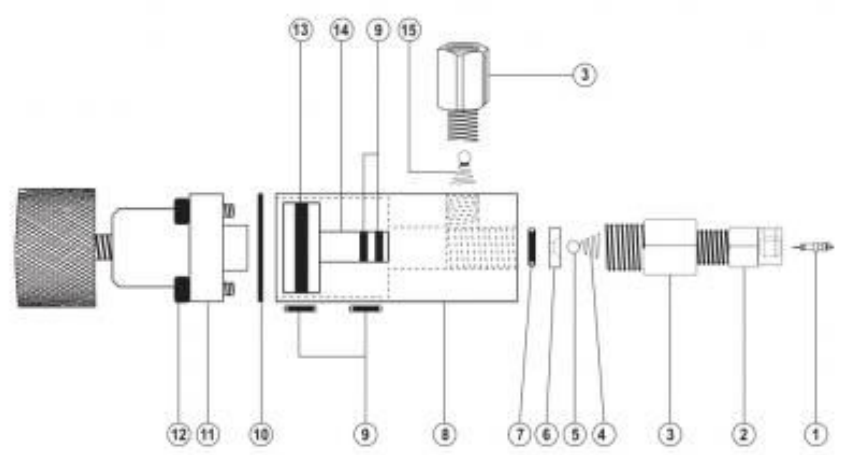

JET-SET® 7100-SK

SEAL KIT FOR 7100 PUMP OLD STYLE

Old Style Pump

1.	802V	VALVE CORE
2.	802	MIDGET SOCKET
3.	7104	SEAT AND SPRING HOLDER(2)
4.	9103	STAINLESS STEEL SPRING (2)
5.	9102	STAINLESS STEEL BALL (2)
6.	7106	STAINLESS STEEL SEAT WASHER
7.	7105	VITON O-RING
8.	7101	STAINLESS STEEL PUMP BODY GASKET
9.	7108	VITON O-RINGS (4)
10.	7113	GASKET
11.	7114 A	END CAP ASSEMBLY
12.	7121	MOUNTING SCREW (4)
13.	7112	VITON O-RING
14.	7111	STAINLESS STEEL PISTON
15.	9103-S	SHORT STAINLESS STEEL SPRING