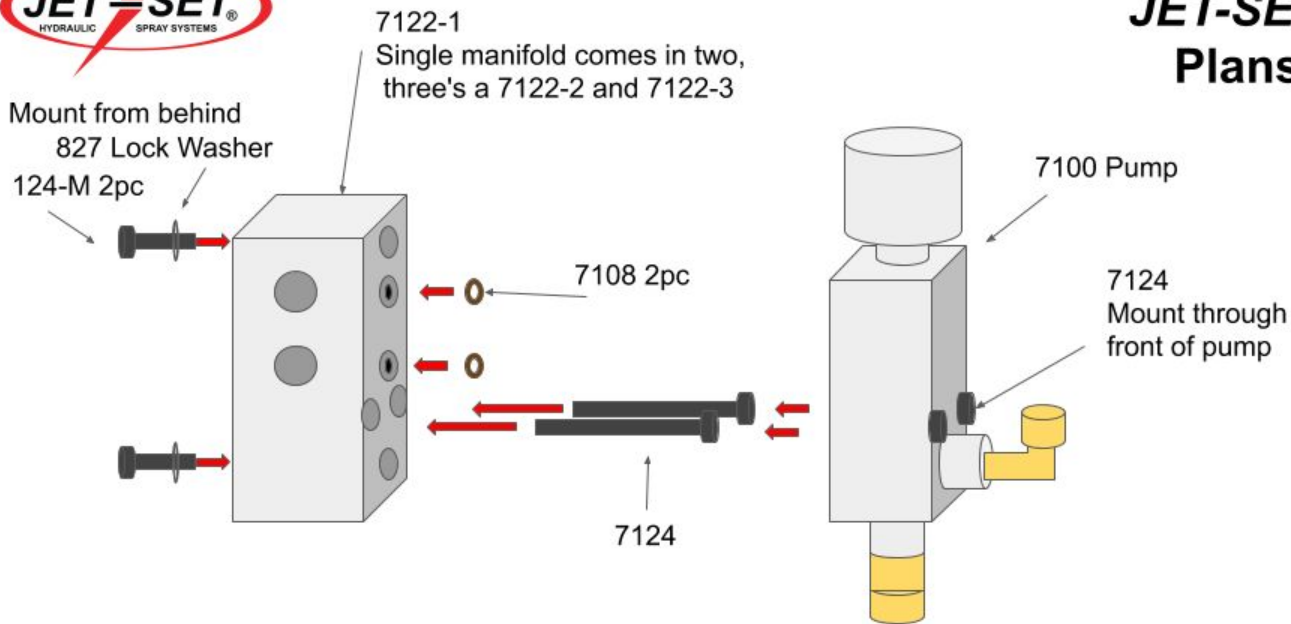

JET-SET® 7100-PUMP

JET PACK 7100 PUMP MANIFOLD ASSEMBLY

JET-SET® Plans