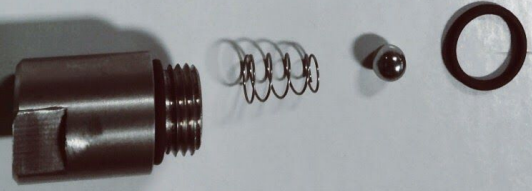

## JET PACK 7100 PUMP SEAL KITS

**FOR OLD STYLE PUMP ONLY**

**Used in both new and old style pumps**

**Used in New style pump only**

Established 1963  
jetsetspray.com